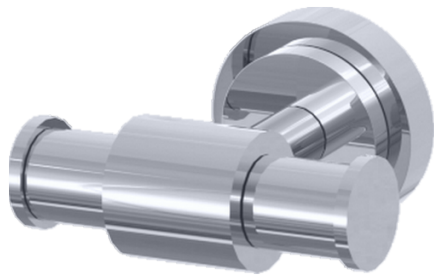

## DOUBLE HOOK KARL'TON

Double hook, chrome brass.

Invisible screws. Solid brass support plate with stainless steel hex locking screw.

3 fixing points per support plate, oblong holes.

Solid brass chrome end-pieces and screw covers.

Stainless steel screws and wall plugs included.

Chrome warranty 5 years.

Ref : [KAR.3052.00.CHR](#)

### TECHNICAL FEATURES

<b>Dimensions</b>	80 x 50 x 75 mm
<b>Materials</b>	Brass
<b>Finishing</b>	Chrome

Haccess offers you the equipment of your bathroom, shower, mirrors, accessories, hairdryer and complements.