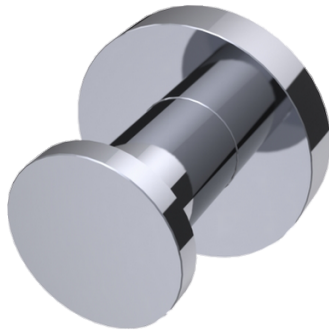

## SINGLE HOOK INTEMPORAL

Single hook, chrome brass.

Invisible screws. Solid brass support plate with stainless steel hex locking screw.

2/4 fixing points per support plate, oblong holes.

Solid brass chrome end-pieces and screw covers.

Stainless steel screws and wall plugs included.

Chrome warranty 5 years.

Ref : INT.151.00.CHR

### TECHNICAL FEATURES

<b>Dimensions</b>	50 x 50 x 41 mm
<b>Materials</b>	Brass
<b>Finishing</b>	Chrome

Haccess offers you the equipment of your bathroom, shower, mirrors, accessories, hairdryer and complements.