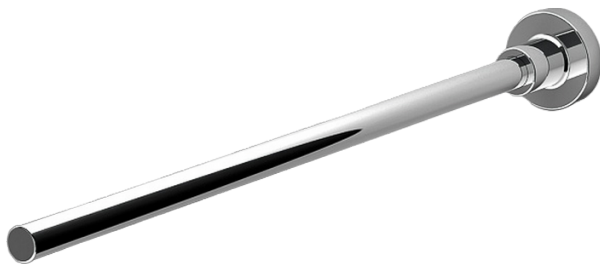

Haccess offers you the equipment of your bathroom, shower, mirrors, accessories, hairdryer and complements.

SINGLE TOWEL BAR 90° INTEMPORAL

Single towel bar 90°, chrome brass. Tube Ø 18 mm. Non movable.

Invisible screws. Solid brass support plate with stainless steel hex locking screw.

2/4 fixing points per support plate, oblong holes. Solid brass chrome end-pieces and screw covers.

Stainless steel screws and wall plugs included. Chrome warranty 5 years.

Ref : INT.145.41.CHR

TECHNICAL FEATURES

Dimensions	50 x 50 x 410 mm
Materials	Brass
Finishing	Chrome

Haccess offers you the equipment of your bathroom, shower, mirrors, accessories, hairdryer and complements.

INT.145.41.CHR : SINGLE TOWEL BAR 90° INTEMPORAL