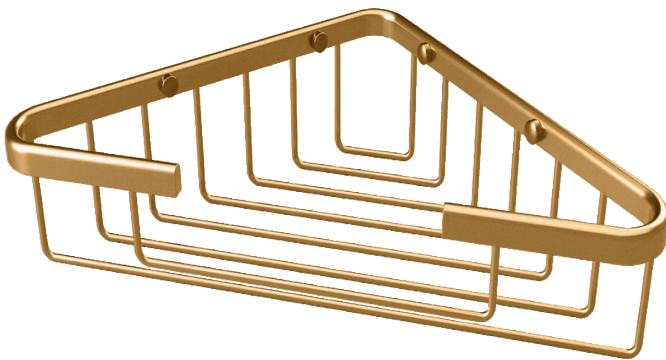

Haccess offers you the equipment of your bathroom, shower, mirrors, accessories, hairdryer and complements.

LARGE CORNER SOAP BASKET BRUSH BRASS

Large corner soap basket, brass, treatment PVD « brushed brass ».

Invisible screws : screw covers included.

4 fixing points.

Stainless steel screws and wallplugs included.

Ref : HOS.797.60.LAI.BRO

TECHNICAL FEATURES

Dimensions	250 x 60 x 155 mm
Materials	Brass
Finishing	PVD brushed brass

Haccess offers you the equipment of your bathroom, shower, mirrors, accessories, hairdryer and complements.

HOS.797.60.LAI.BRO : LARGE CORNER SOAP BASKET BRUSH BRASS