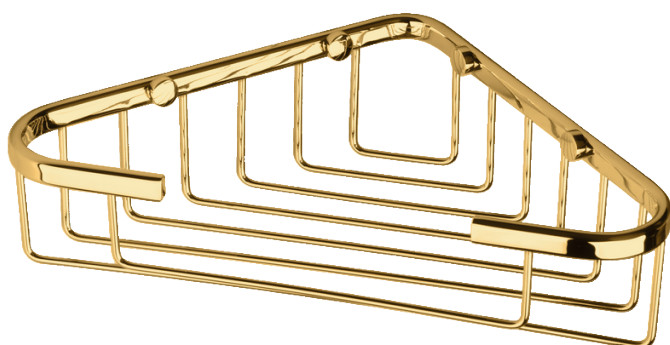

Haccess offers you the equipment of your bathroom, shower, mirrors, accessories, hairdryer and complements.

LARGE CORNER SOAP BASKET GOLD

Large corner soap basket, brass, treatment PVD « gold polished ». Invisible screws : screw covers included. 4 fixing points. Stainless steel screws and wallplugs included.

Ref : HOS.797.60.DOR

TECHNICAL FEATURES

| | |
|-------------------|-------------------|
| Dimensions | 250 x 60 x 155 mm |
| Materials | Brass |
| Finishing | PVD gold polished |

Haccess offers you the equipment of your bathroom, shower, mirrors, accessories, hairdryer and complements.

HOS.797.60.DOR : LARGE CORNER SOAP BASKET GOLD