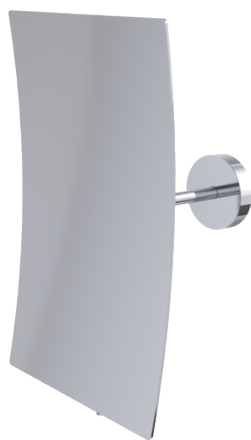

Haccess offers you the equipment of your bathroom, shower, mirrors, accessories, hairdryer and complements.

WALL MOUNTED SQUARE COSMETIC MIRROR SINGLE SIDED

Wall mounted Square cosmetic mirror single sided, chrome brass.

Magnification x 3.

Single arm mounted on ball joint.

Rotation shock absorber.

Invisible screws. 304L stainless steel support plate.

Stainless steel screws and wall plugs included.

Chrome warranty 5 years.

Ref : HOS.781.10.CHR

TECHNICAL FEATURES

Dimensions

132 x 237,5 x 116 mm

Materials

Brass

Finishing

Chrome

Option on request 1

Wall mounted Round : réf HOS.780.10.CHR

Option on request 2

Free standing Square : ref HOS.781.11.CHR

Haccess offers you the equipment of your bathroom, shower, mirrors, accessories, hairdryer and complements.