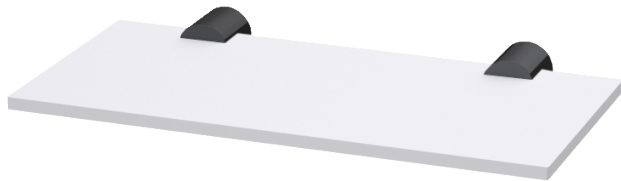

## WHITE KRION SHELF 250 X 120 MM + 2 WALL BRACKETS ROUND DARK

Shelf 250 x 120 mm, white krion 6 mm, 4 right angles. 2 wall brackets Round, black epoxy coated brass. 1 fixing point per wall bracket, stainless steel hex locking screw. Stainless steel screws and wall plugs included.

### TECHNICAL FEATURES

**Dimensions**

250 x 25 x 133 mm