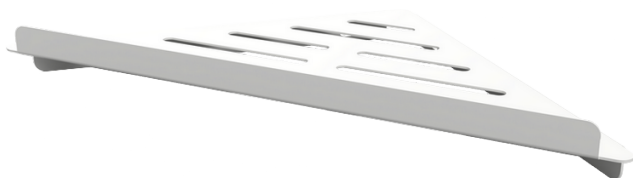

Haccess offers you the equipment of your bathroom, shower, mirrors, accessories, hairdryer and complements.

CORNER SOAP BASKET HOSPITALIY WHITE

Corner soap basket, white epoxy coated.
Stainless steel screws and wall plugs included.

Ref : HOS.747.80.BLA

TECHNICAL FEATURES

Dimensions	262 x 35 x 142 mm
Materials	Brass
Finishing	White

Haccess offers you the equipment of your bathroom, shower, mirrors, accessories, hairdryer and complements.

HOS.747.80.BLA : CORNER SOAP BASKET HOSPITALIY WHITE