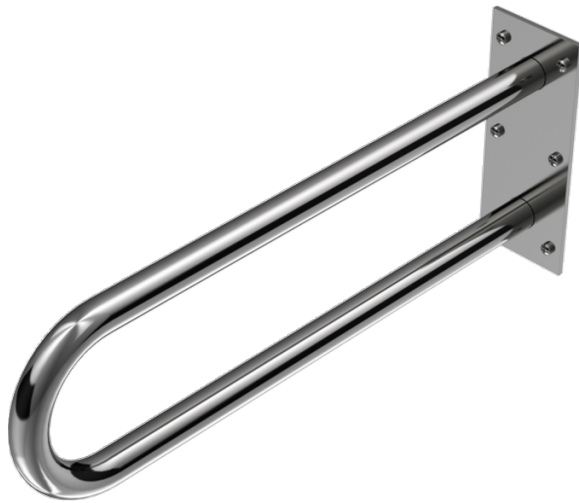

## FIXED SUPPORT HANDLE H-LINE « U » SHAPED 60 CM Ø32 MM POLISHED STAINLESS STEEL

Fixed support handle H-Line « U » shaped 600 mm without support leg. Tube Ø32 mm in polished bright 304L stainless steel. 4 mounting points. Maximum load capacity : 150 kg.

Ref : HEA.1500.60.CHR

### TECHNICAL FEATURES

**Dimensions** 100 x 250 x 616 mm

**Between axis** 200 / 70

**Materials** Stainless steel

**Finishing** Polished

**Option on request 1** White finish (BLA)

**Option on request 2** Brushed finish (BRO)

Haccess offers you the equipment of your bathroom, shower, mirrors, accessories, hairdryer and complements.

**HEA.1500.60.CHR : FIXED SUPPORT HANDLE H-LINE « U » SHAPED 60 CM Ø32 MM POLISHED STAINLESS STEEL**