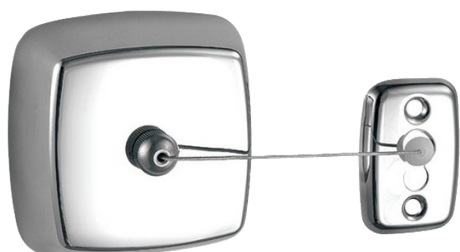

Haccess offers you the equipment of your bathroom, shower, mirrors, accessories, hairdryer and complements.

SQUARE HOTEL CLOTHES LINE 2,50 M POLISHED BRIGHT

Square retractable hotel clothesline, stainless steel polished bright.

Stainless steel mechanism. Line locking screw.

Maximum length : 2,50 m.

Use advice: recommended to extend light laundry.

Ref : EXE.950.01.CHR

TECHNICAL FEATURES

Materials

Stainless steel

Finishing

Polished