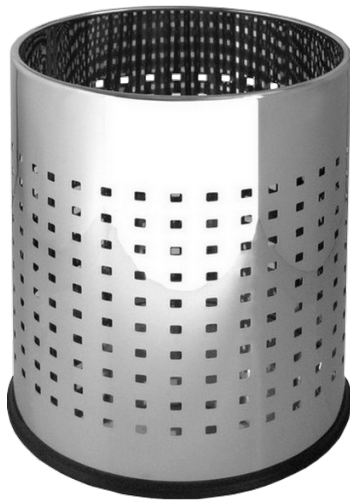

Haccess offers you the equipment of your bathroom, shower, mirrors, accessories, hairdryer and complements.

WASTE PAPER BIN 10 L POLISHED SS

Waste paper bin 10 liters, polished stainless steel.

Plastic protective bottom ring : prevents damage to the floor.

Can be used as laundry bag.

Ref : EXE.923.51.INO

TECHNICAL FEATURES

Dimensions	200 x 297 x 200 mm
Capacity	10 liters
Materials	Stainless steel
Finishing	Polished

Haccess offers you the equipment of your bathroom, shower, mirrors, accessories, hairdryer and complements.

EXE.923.51.INO : WASTE PAPER BIN 10 L POLISHED SS