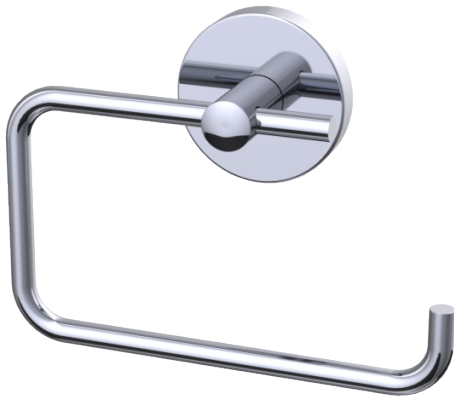

Haccess offers you the equipment of your bathroom, shower, mirrors, accessories, hairdryer and complements.

SINGLE TOILET PAPER ROLL HOLDER EUROPA

Single toilet roll holder, chrome brass

Can be placed on both side of the toilet seat (right or left).

Paper roll placed on a centered axis in order to avoid untimely grubbing-up. support plate with stainless steel hex locking screw.

Invisible screws. 304L stainless steel support plate.

2/4 fixing points per support plate, oblong holes.

Solid brass chrome end-pieces and screw covers.

Stainless steel screws and wall plugs included.

Chrome warranty 5 years.

Ref : EUR.611.00.CHR

TECHNICAL FEATURES

Dimensions	145 x 102 x 40 mm
Materials	Brass
Finishing	Chrome

Haccess offers you the equipment of your bathroom, shower, mirrors, accessories, hairdryer and complements.

EUR.611.00.CHR : SINGLE TOILET PAPER ROLL HOLDER EUROPA