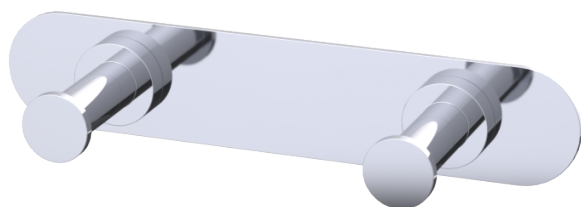

Haccess offers you the equipment of your bathroom, shower, mirrors, accessories, hairdryer and complements.

LARGE DOUBLE HOOK EUROPA

Double hook, chrome brass
Invisible screws. 2 fixing points.
Stainless steel screws and wall plugs included.
Chrome warranty 5 years.

Ref : EUR.602.00.CHR

TECHNICAL FEATURES

Dimensions	174 x 35 x 42 mm
Materials	Brass
Finishing	Chrome

Haccess offers you the equipment of your bathroom, shower, mirrors, accessories, hairdryer and complements.