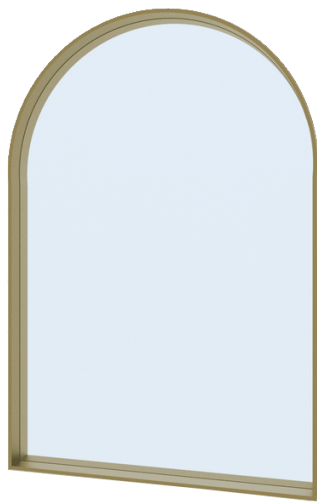

Haccess offers you the equipment of your bathroom, shower, mirrors, accessories, hairdryer and complements.

DECO PUSH ARCHE MIRROR W450 X H800 MM PUSHED BACK MIRROR, BRUSHED BRASS FINISH ALUMINUM FRAME, WITHOUT DEFOGGER

Deco Push Arche mirror W450 x H800 mm with pushed back mirror, brushed brass aluminum frame thickness 7 mm and depth 40 mm.

Mirror thickness: 3 mm.

Edges of the mirror protected.

Delivered fully assembled and ready to fix on the wall with brackets.

Ref : [DECO.PUSH.1080.48.MIR.LAI.BRO.45.80](#)

TECHNICAL FEATURES

Dimensions

450 x 800 x 40 mm

Materials

Aluminum / Glass

Option on request 1

With defogger ref. [DECO.PUSH.1080.58.MIR.LAI.BRO.45.80](#)