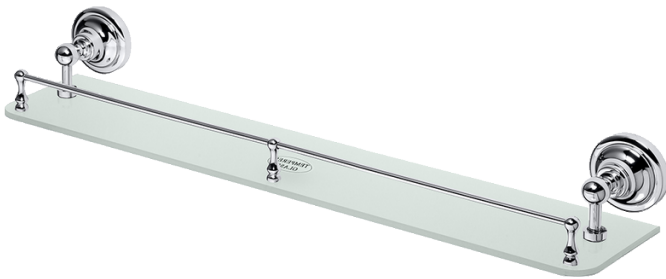

Haccess offers you the equipment of your bathroom, shower, mirrors, accessories, hairdryer and complements.

GLASS SHELF HOLDER 600 MM WITH RAIL PARTHENON

Glass shelf holder 600 mm with rail + wall brackets, chrome brass.

Safety frosted glass shelf 6 mm.

Invisible screws.

4 fixing points with hex locking screws.

Stainless steel screws and wall plugs included.

Ref : PAR.3480.60.CHR

TECHNICAL FEATURES

Dimensions

600 x 90 x 120 mm

Between axis

Materials

Brass / Glass

Finishing

Chrome/Frosted

Haccess offers you the equipment of your bathroom, shower, mirrors, accessories, hairdryer and complements.

PAR.3480.60.CHR : GLASS SHELF HOLDER 600 MM WITH RAIL PARTHENON