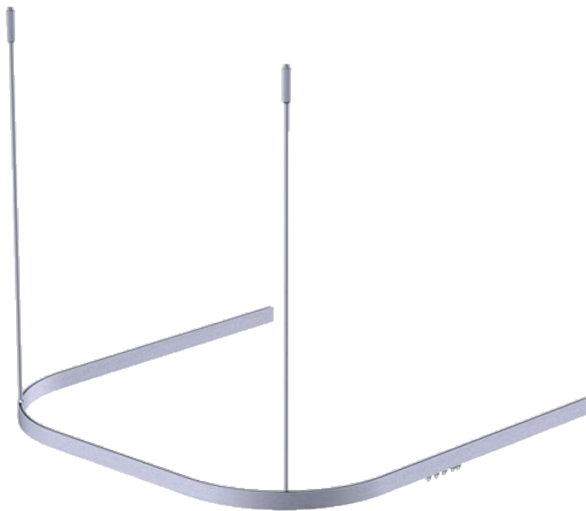

Haccess offers you the equipment of your bathroom, shower, mirrors, accessories, hairdryer and complements.

« U » SHAPE SHOWER CURTAIN ROD 70 X 70 X 70 CM ALU

« U » shape shower curtain rod 70 x 70 x 70 cm, anodized aluminum.

Delivered with a 60 cm ceiling suspension bracket.

Reversible rail.

System of rollers guided by the rail.

Delivered with wall bases and hooks to hang the shower curtain.

Rail and ceiling bracket adjustable to fit to your dimensions.

Ref : MAI.1869.15.ALU

TECHNICAL FEATURES

Dimensions

700 x 28 x 700 mm

Materials

Aluminium

Finishing

Anodized

Option on request 1

Ceiling bracket 100 cm : ref. TEND.1869.00.ALU.100