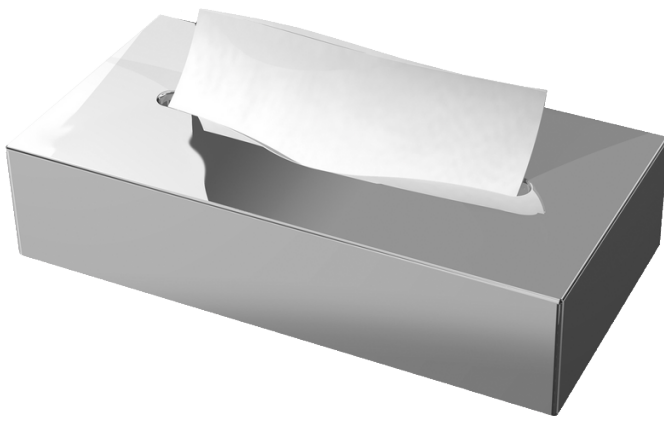

Haccess offers you the equipment of your bathroom, shower, mirrors, accessories, hairdryer and complements.

RECTANGULAR TISSUE BOX STAINLESS STEEL POLISHED – TO STAND

Rectangular tissue box. Polished stainless steel.
To stand only.
Suitable for standard tissue boxes refills.

Ref : EXE.930.88.INO

TECHNICAL FEATURES

Dimensions	250 x 130 x 75 mm
Materials	Stainless steel
Finishing	Polished
Laying advice	To stand only

Haccess offers you the equipment of your bathroom, shower, mirrors, accessories, hairdryer and complements.

EXE.930.88.INO : RECTANGULAR TISSUE BOX STAINLESS STEEL POLISHED – TO STAND